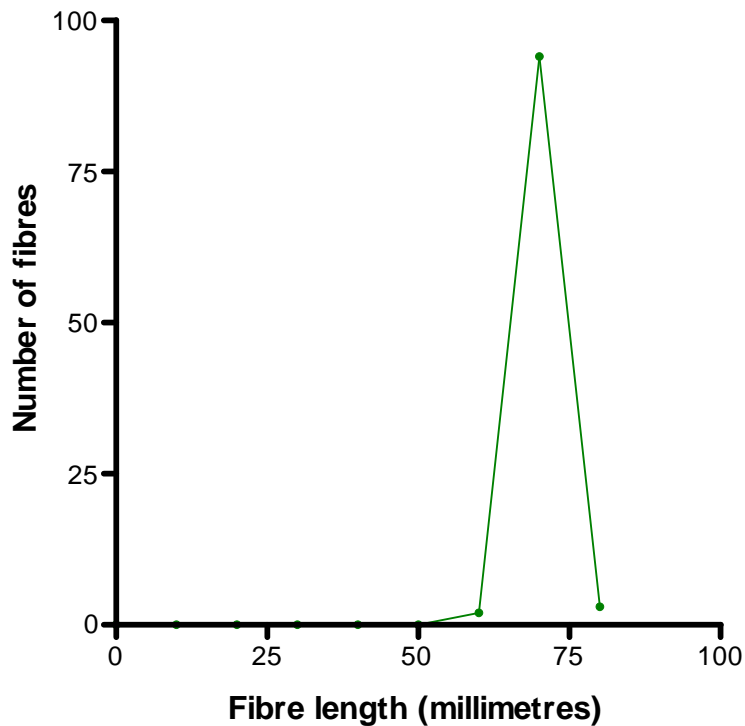

Snowmass Gold Starz (ARI# 841158)

Register no: JW0923

59 months old fawn Huacaya alpaca female

DENSITY:		LENGTH: 370 days wool growth	
Mean fibre diameter (microns)	23.9	Crimps per cm	2.0
Secondary follicle to primary follicle ratio	11.8	Fibre growth rate (mm per day)	0.18
Follicle density (per mm ²)	46.3	Fibre length to staple length ratio	1.00
SKIN THICKNESS (mm compressed):	1.44	CYLINDRICAL FIBRES (%):	

FIBRE LENGTH DISTRIBUTION

FIBRE LENGTH	
Mean (mm)	68.6
SD (mm)	2.6
CV (%)	3.8
Min (mm)	60.0
Max (mm)	76.0

Skin and fleece tests conducted by Dr. J.E. Watts M.V.Sc., Ph.D.