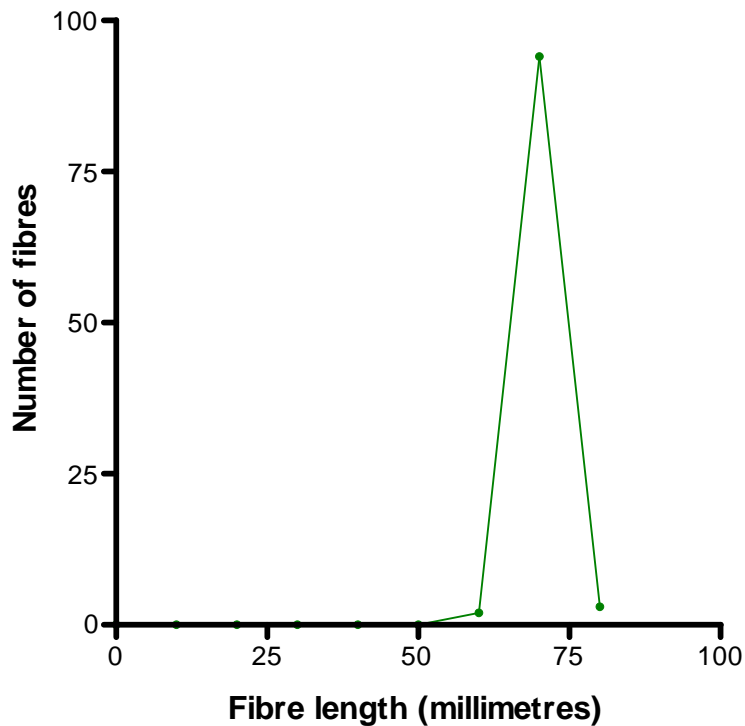

Snowmass Gold Starz (ARI# 841158)

Register no: JW0923

59 months old fawn Huacaya alpaca female

DENSITY:		LENGTH: 370 days wool growth	
Mean fibre diameter (microns)	23.9	Crimps per cm	2.0
Secondary follicle to primary follicle ratio	11.8	Fibre growth rate (mm per day)	0.18
Follicle density (per mm ²)	46.3	Fibre length to staple length ratio	1.00
SKIN THICKNESS (mm compressed):	1.44	CYLINDRICAL FIBRES (%):	

FIBRE LENGTH DISTRIBUTION

	FIBRE LENGTH
Mean (mm)	68.6
SD (mm)	2.6
CV (%)	3.8
Min (mm)	60.0
Max (mm)	76.0

Skin and fleece tests conducted by Dr. J.E. Watts M.V.Sc., Ph.D.