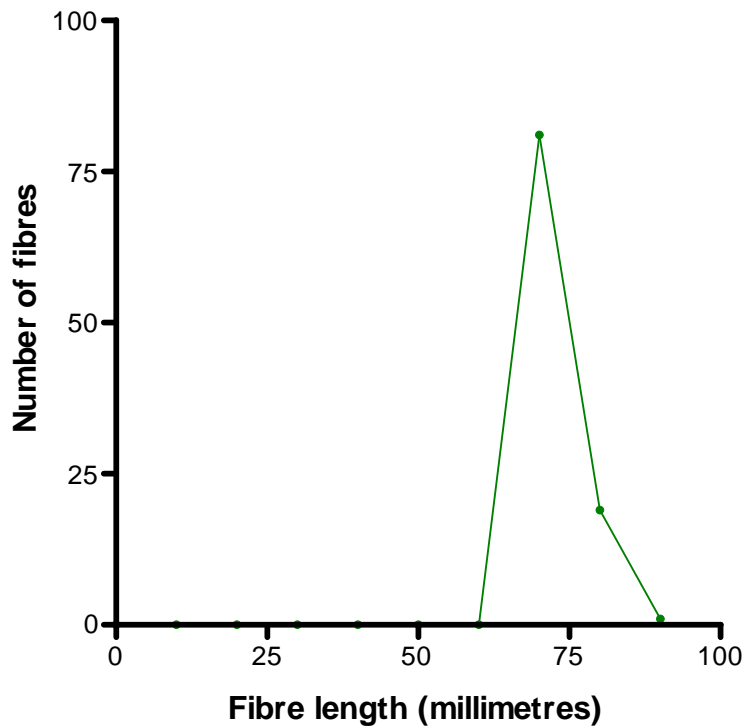

Butterscotch Swirl (ARI# 849953)

Register no: JW0926

48 months old medium rose grey female Huacaya alpaca

DENSITY:		LENGTH: 370 days wool growth	
Mean fibre diameter (microns)	24.8	Crimps per cm	2.0
Secondary follicle to primary follicle ratio	6.0	Fibre growth rate (mm per day)	0.19
Follicle density (per mm ²)	24.8	Fibre length to staple length ratio	1.00
SKIN THICKNESS (mm compressed):	1.42	CYLINDRICAL FIBRES (%):	

FIBRE LENGTH DISTRIBUTION

FIBRE LENGTH	
Mean (mm)	74.1
SD (mm)	2.8
CV (%)	3.7
Min (mm)	68.0
Max (mm)	86.0

skin and fleece tests conducted by Dr. J.E. Watts M.V.Sc., Ph.D.

22 May 2007