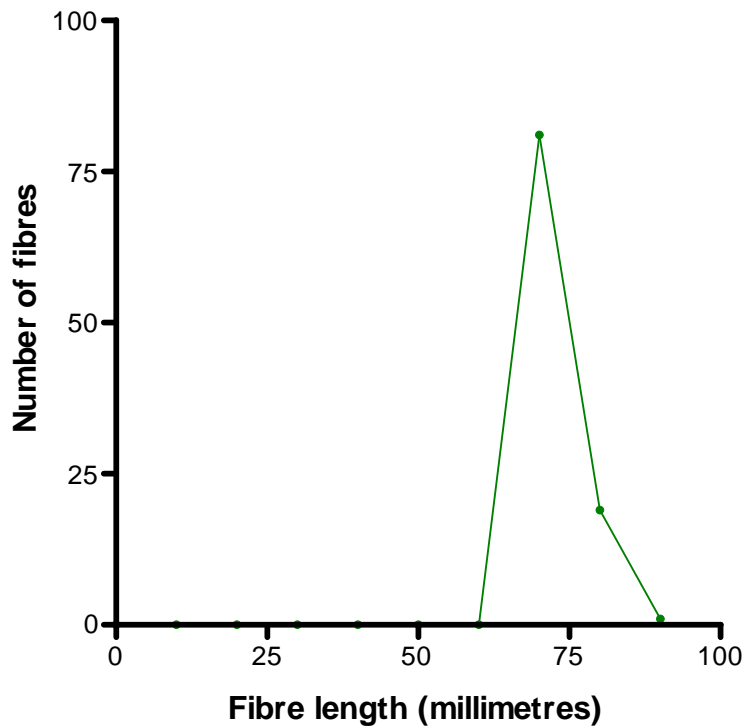

**Butterscotch Swirl (ARI# 849953)**

Register no: JW0926

**48 months old medium rose grey female Huacaya alpaca**

DENSITY:		LENGTH: 370 days wool growth	
Mean fibre diameter (microns)	24.8	Crimps per cm	2.0
Secondary follicle to primary follicle ratio	6.0	Fibre growth rate (mm per day)	0.19
Follicle density (per mm <sup>2</sup> )	24.8	Fibre length to staple length ratio	1.00
SKIN THICKNESS (mm compressed):	1.42	CYLINDRICAL FIBRES (%):	

**FIBRE LENGTH DISTRIBUTION**

FIBRE LENGTH	
Mean (mm)	74.1
SD (mm)	2.8
CV (%)	3.7
Min (mm)	68.0
Max (mm)	86.0

skin and fleece tests conducted by Dr. J. E. Watts M.V.Sc., Ph.D.

22 May 2007